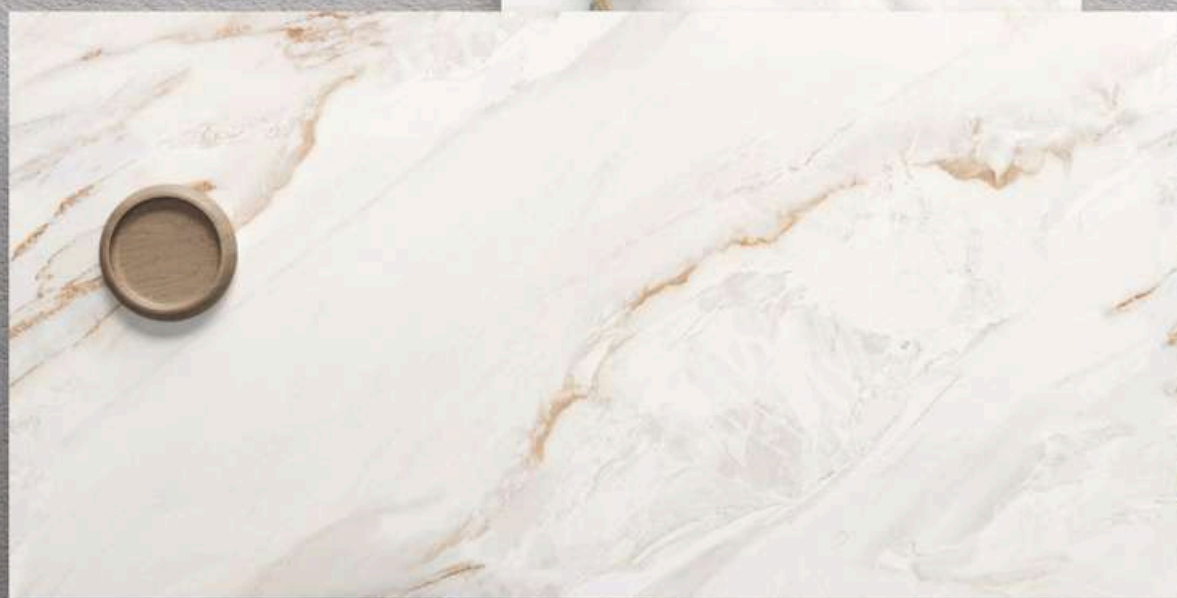

LUXERA
SURFACE
CRAFTING THE ERA OF LUXURY

THE
STRIKING
POPS OF
COLOR

Bold colors that add elements of visual delights to your space in a distinguishing manner.