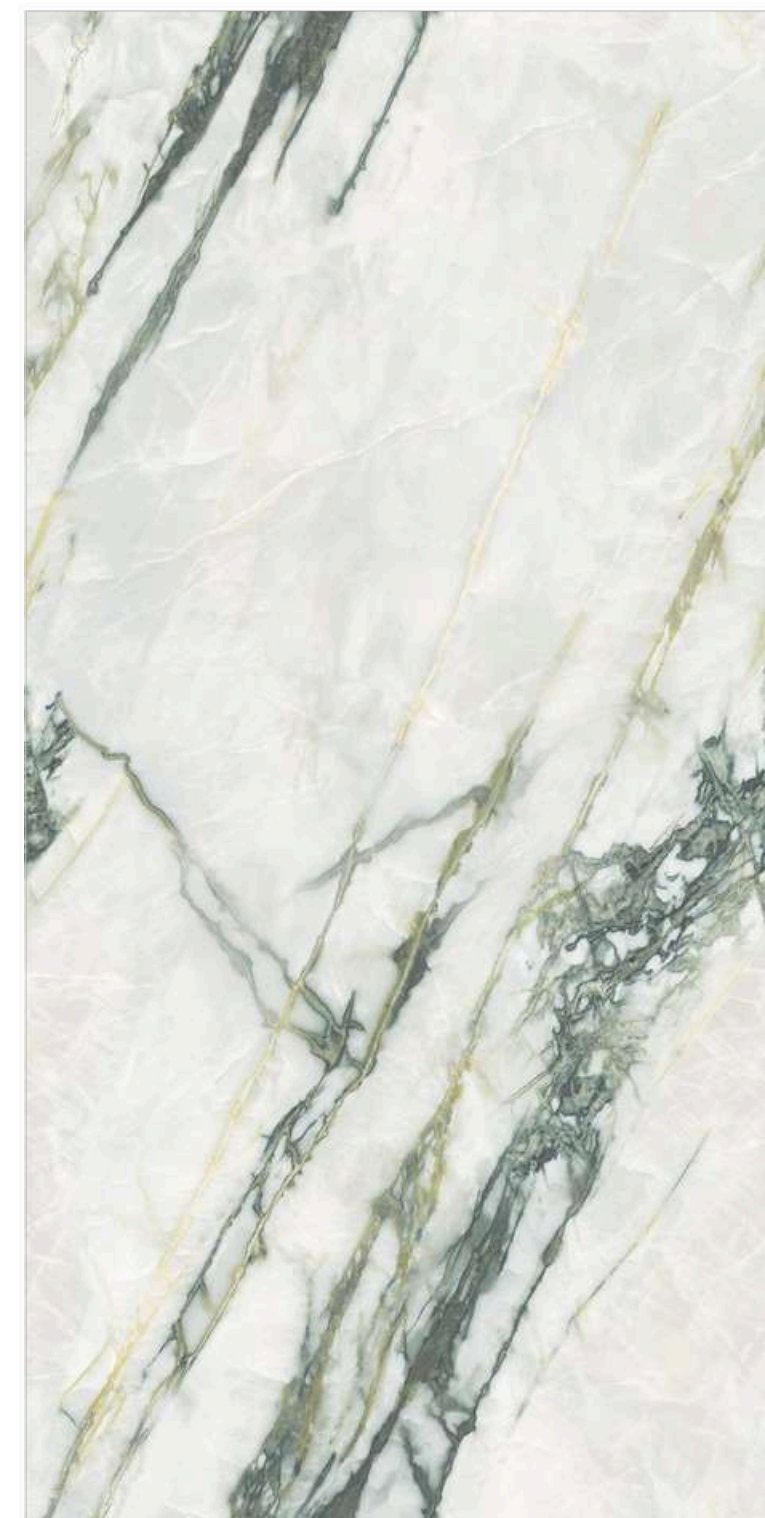

/ Pearl Collection

Size
60x120cm

Wall
Opal Esmeralda

Floor
Opal Esmeralda

/ Pearl Collection

OPAL ESMERALDA

- Size : 60x120cm
- Finish : Pearl
- Random : 6

 **LUXERA
SURFACE**
CRAFTING THE ERA OF LUXURY