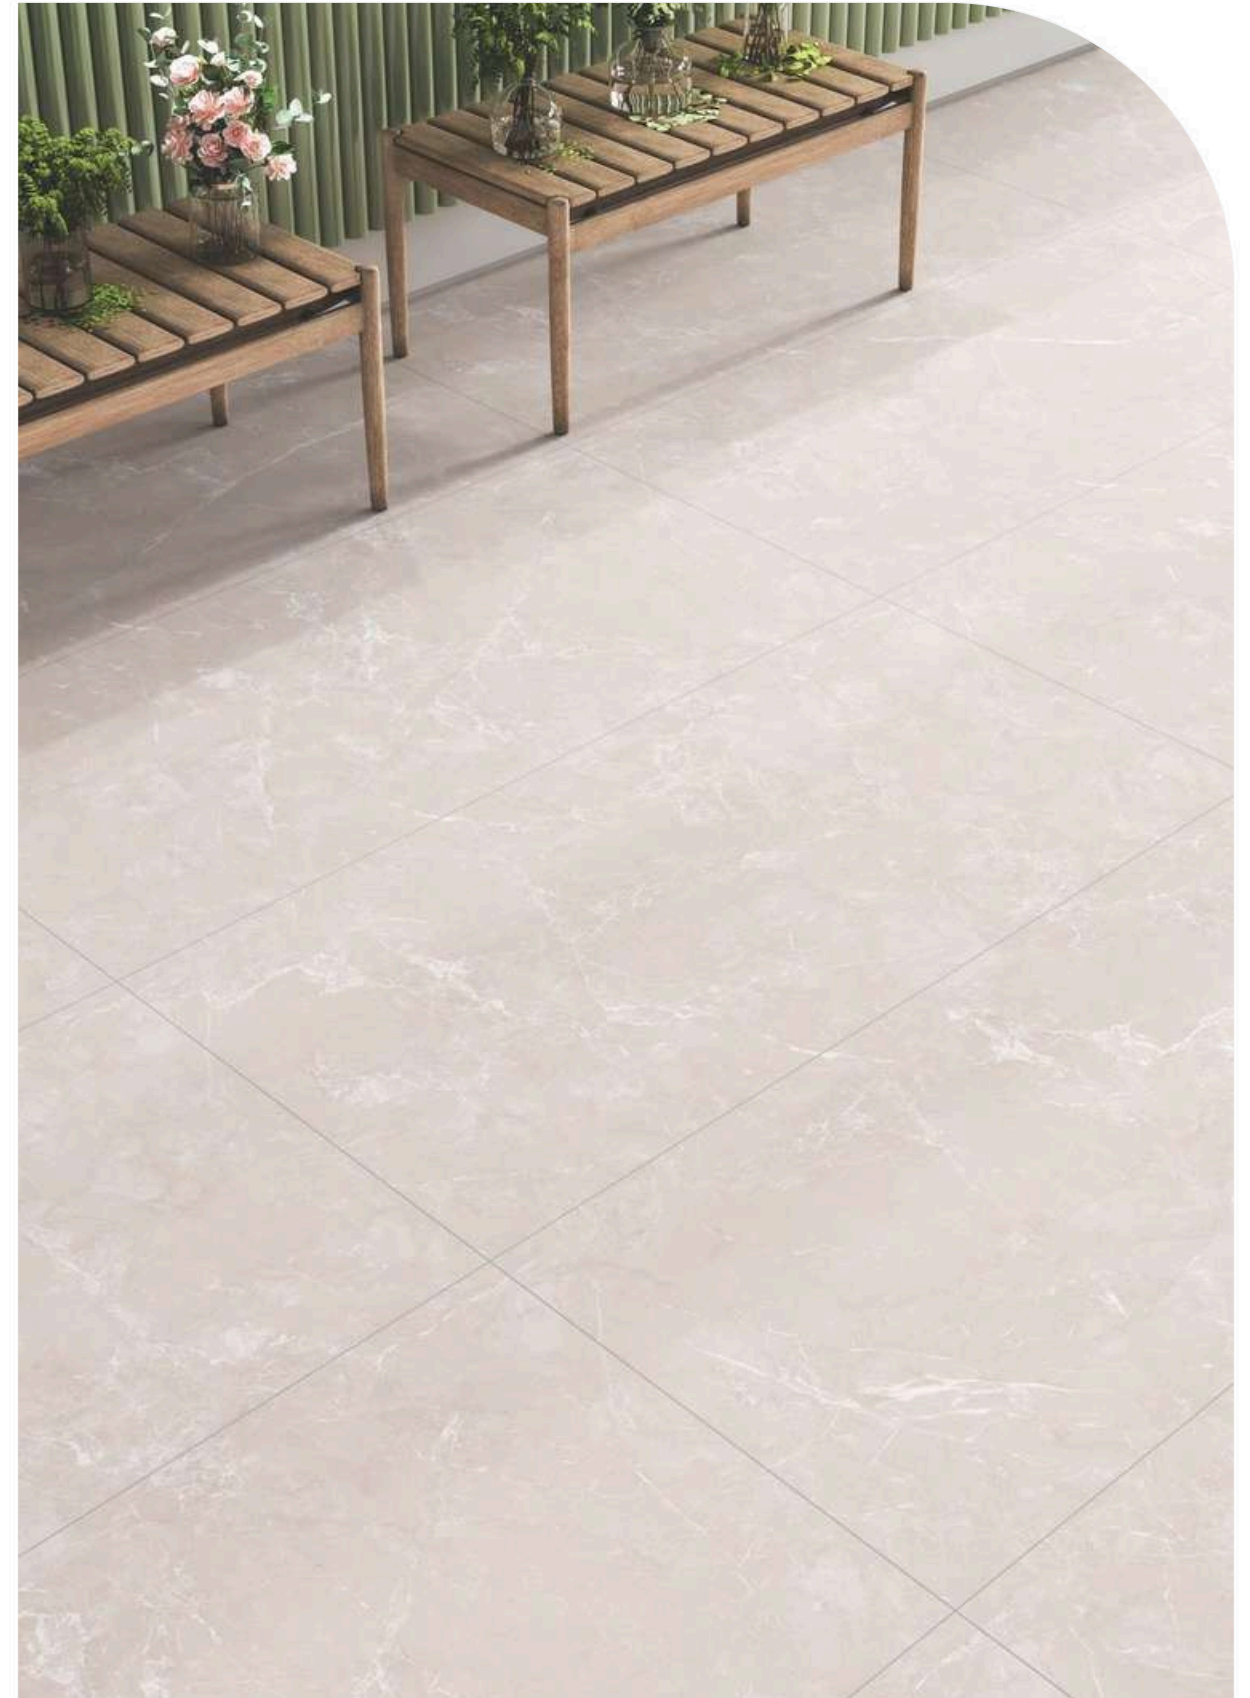

**GALAXY
GRAY**

- Size : 60x120cm
- Finish : Pearl
- Random : 6

Size
60x120cm

Floor
Galaxy Gray

/ Pearl Collection