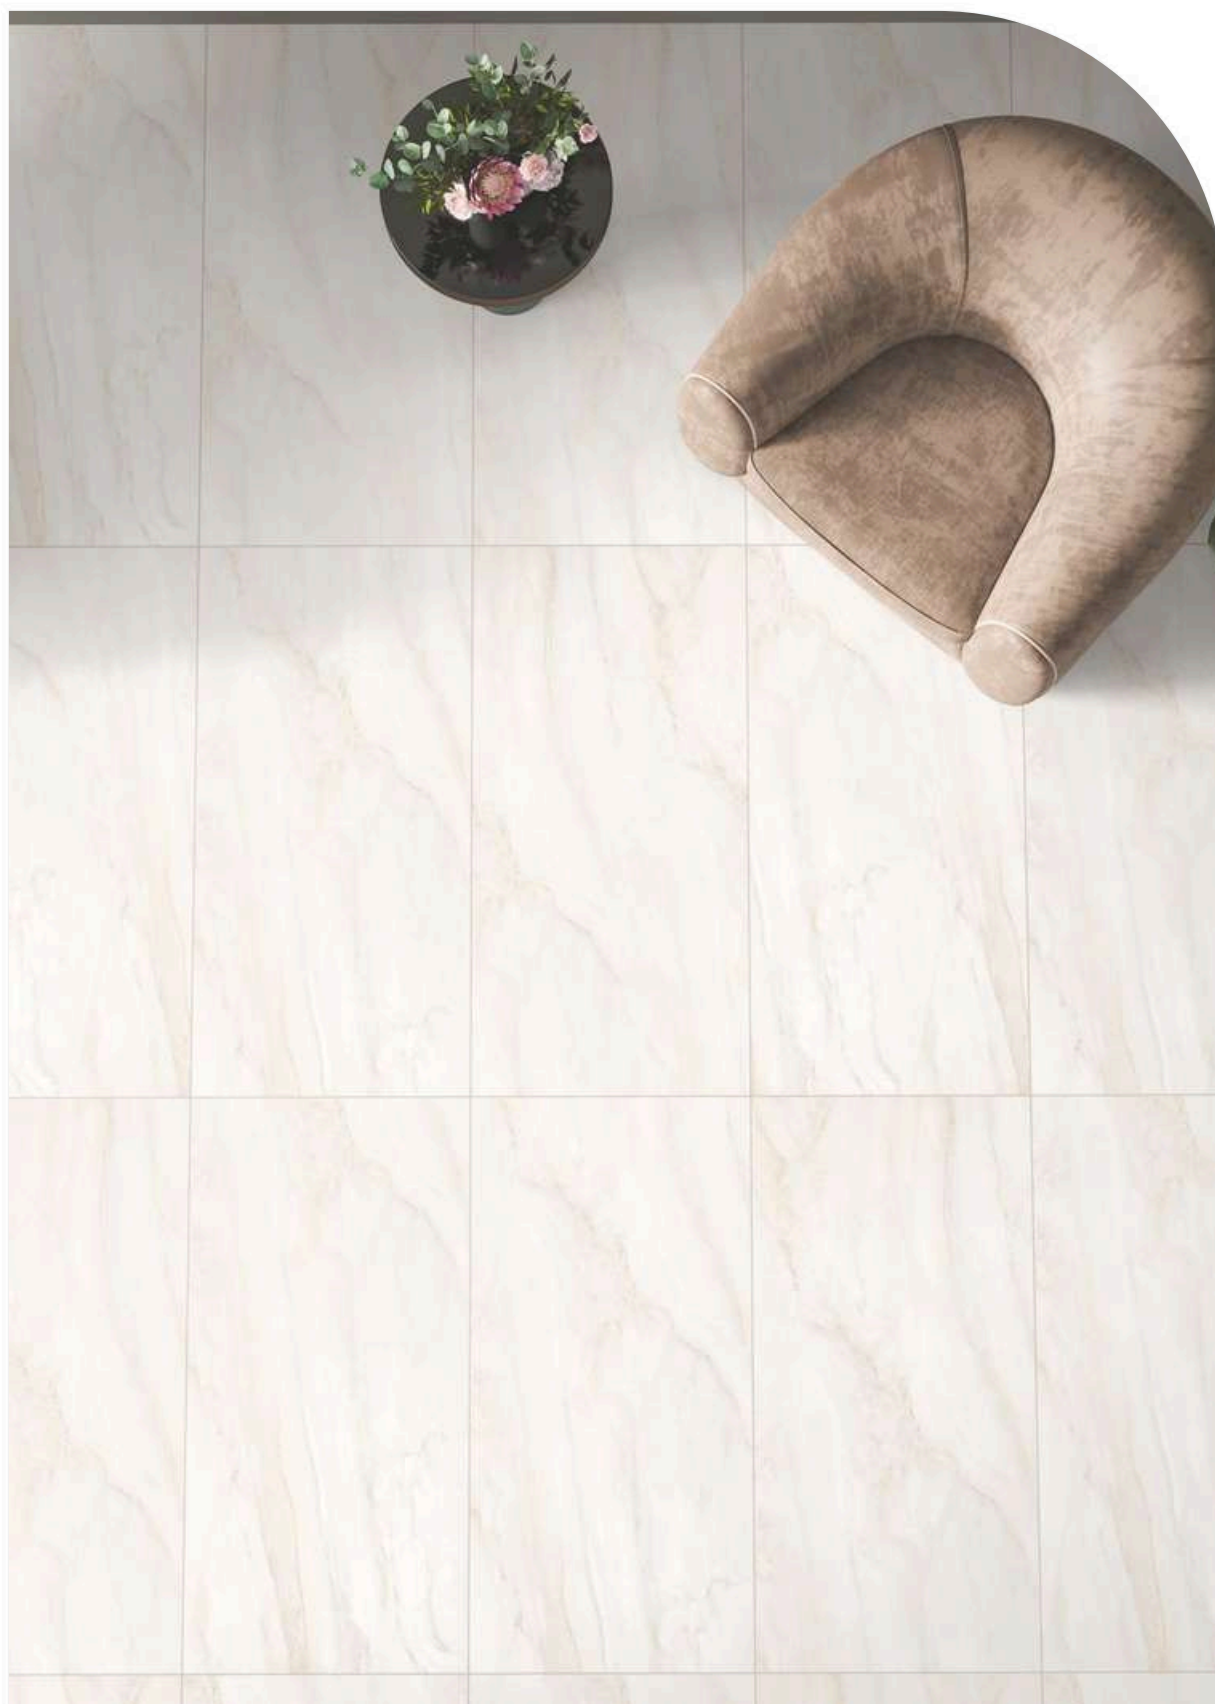

Size
60x120cm

Floor
Bristol Crema

/ Pearl Collection