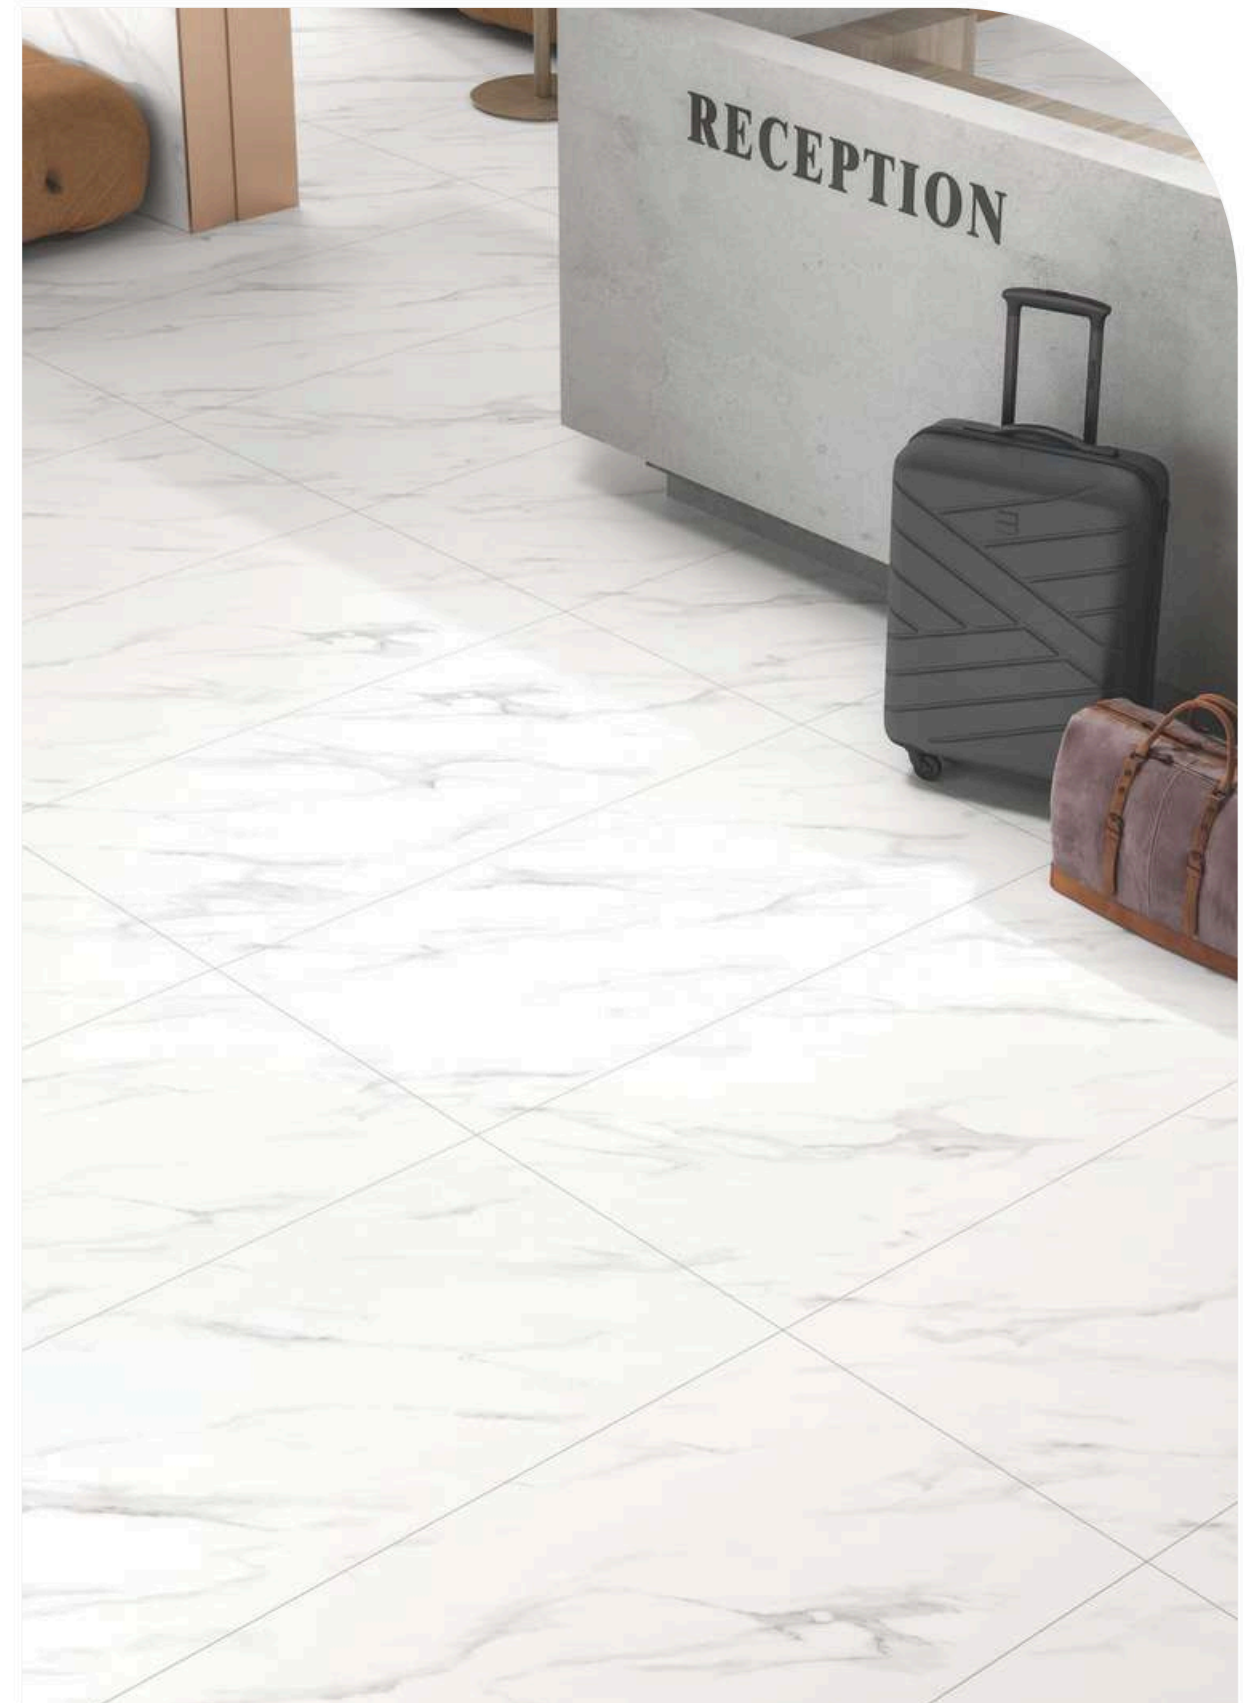

**VEGA
SATVARIO**

- Size : 60x120cm
- Finish : Pearl
- Random : 6