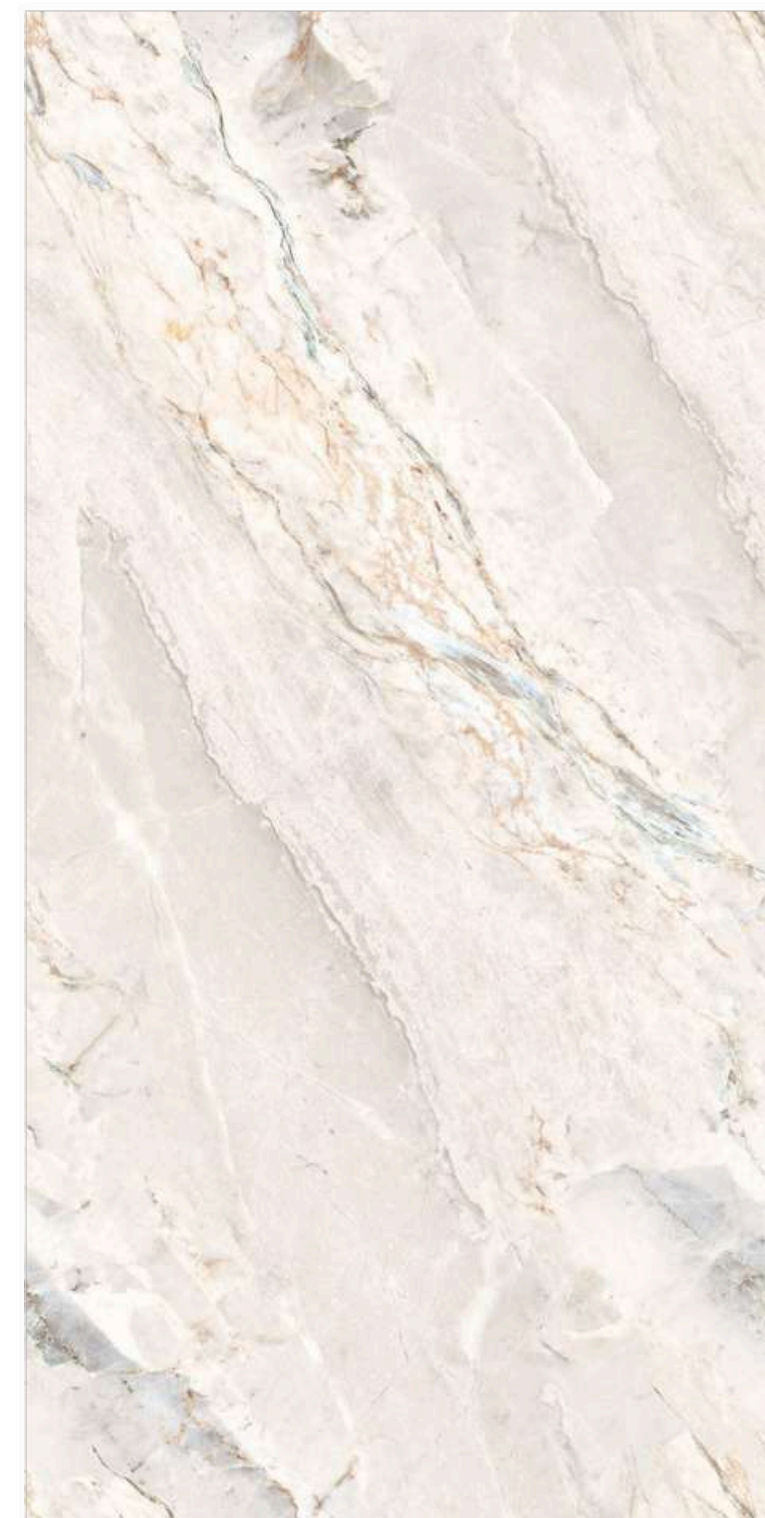

ARGENTA

- Size : 60x120cm
- Finish : Pearl
- Random : 5

**LUXERA
SURFACE**
CRAFTING THE ERA OF LUXURY