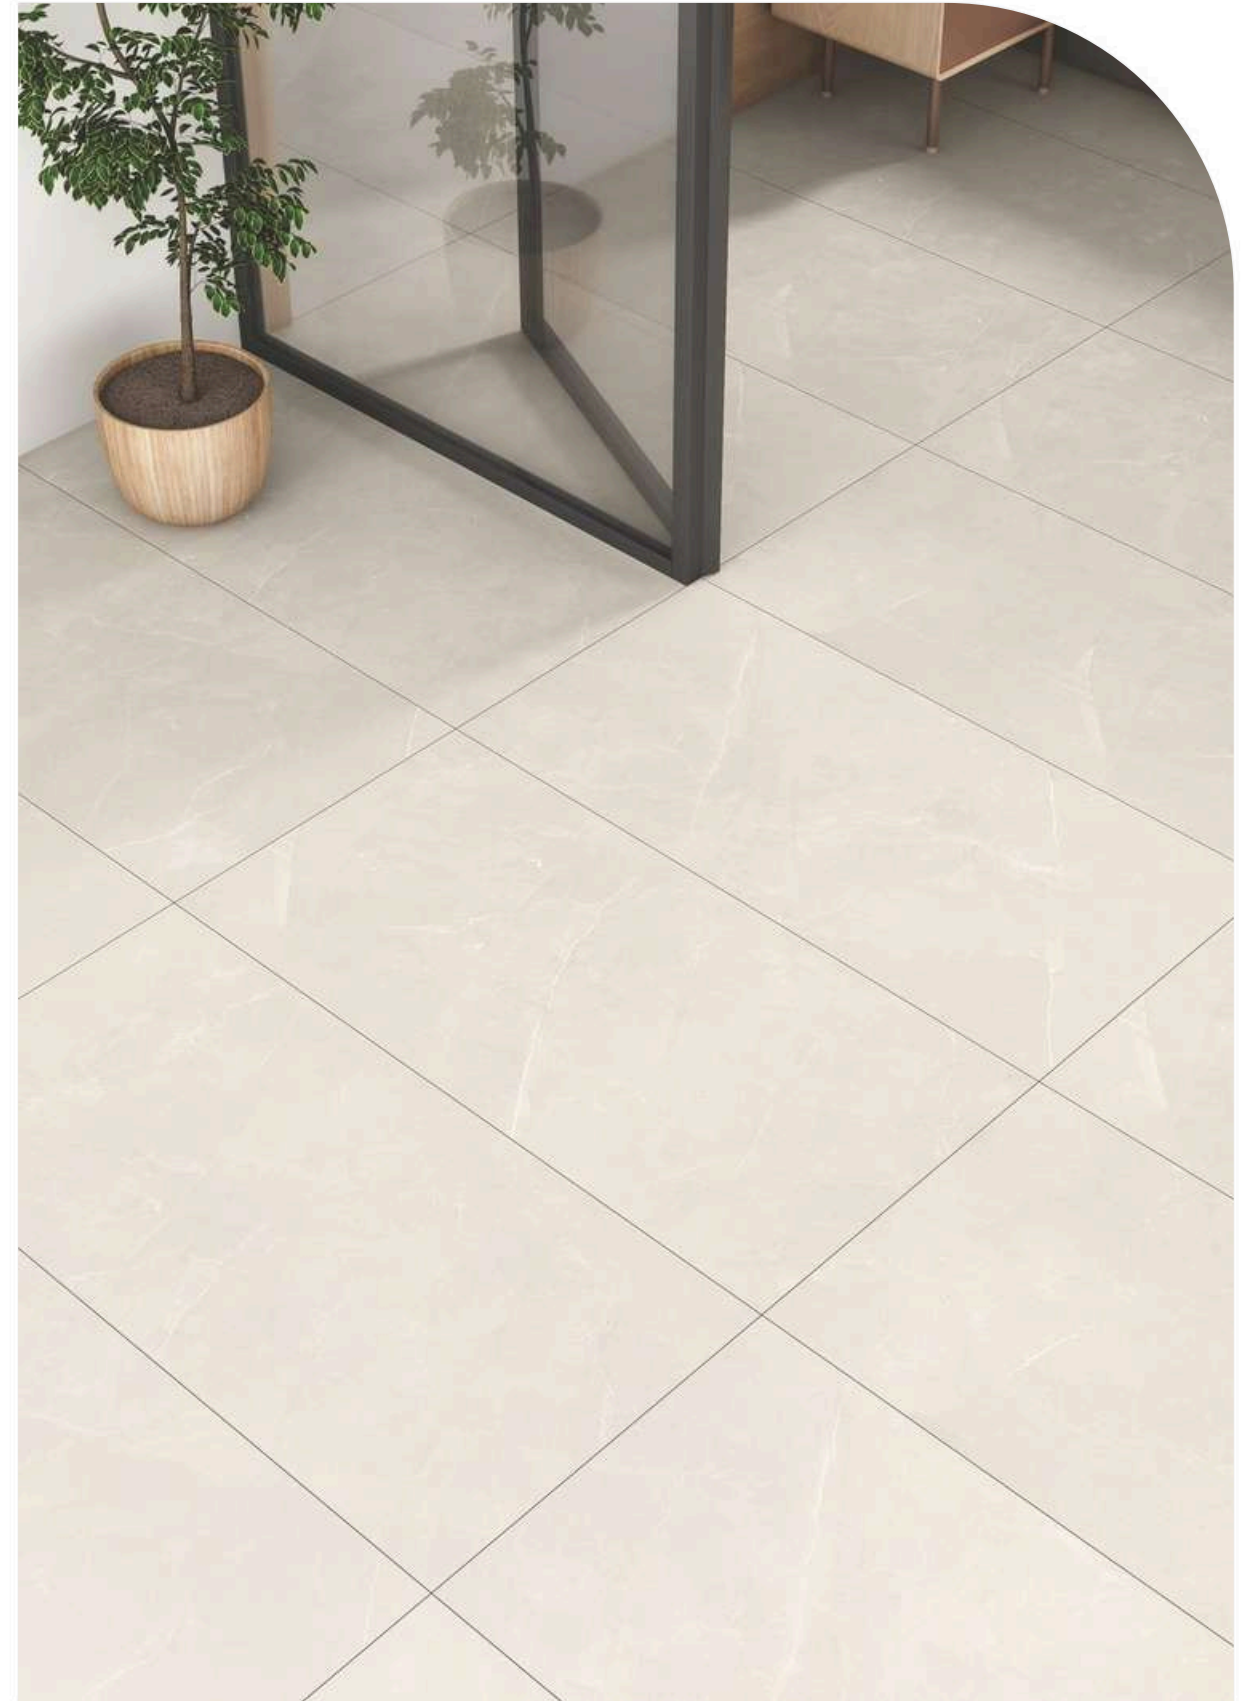

**ARMANI
C REMA**

- Size : 60x120cm
- Finish : Pearl
- Random : 5