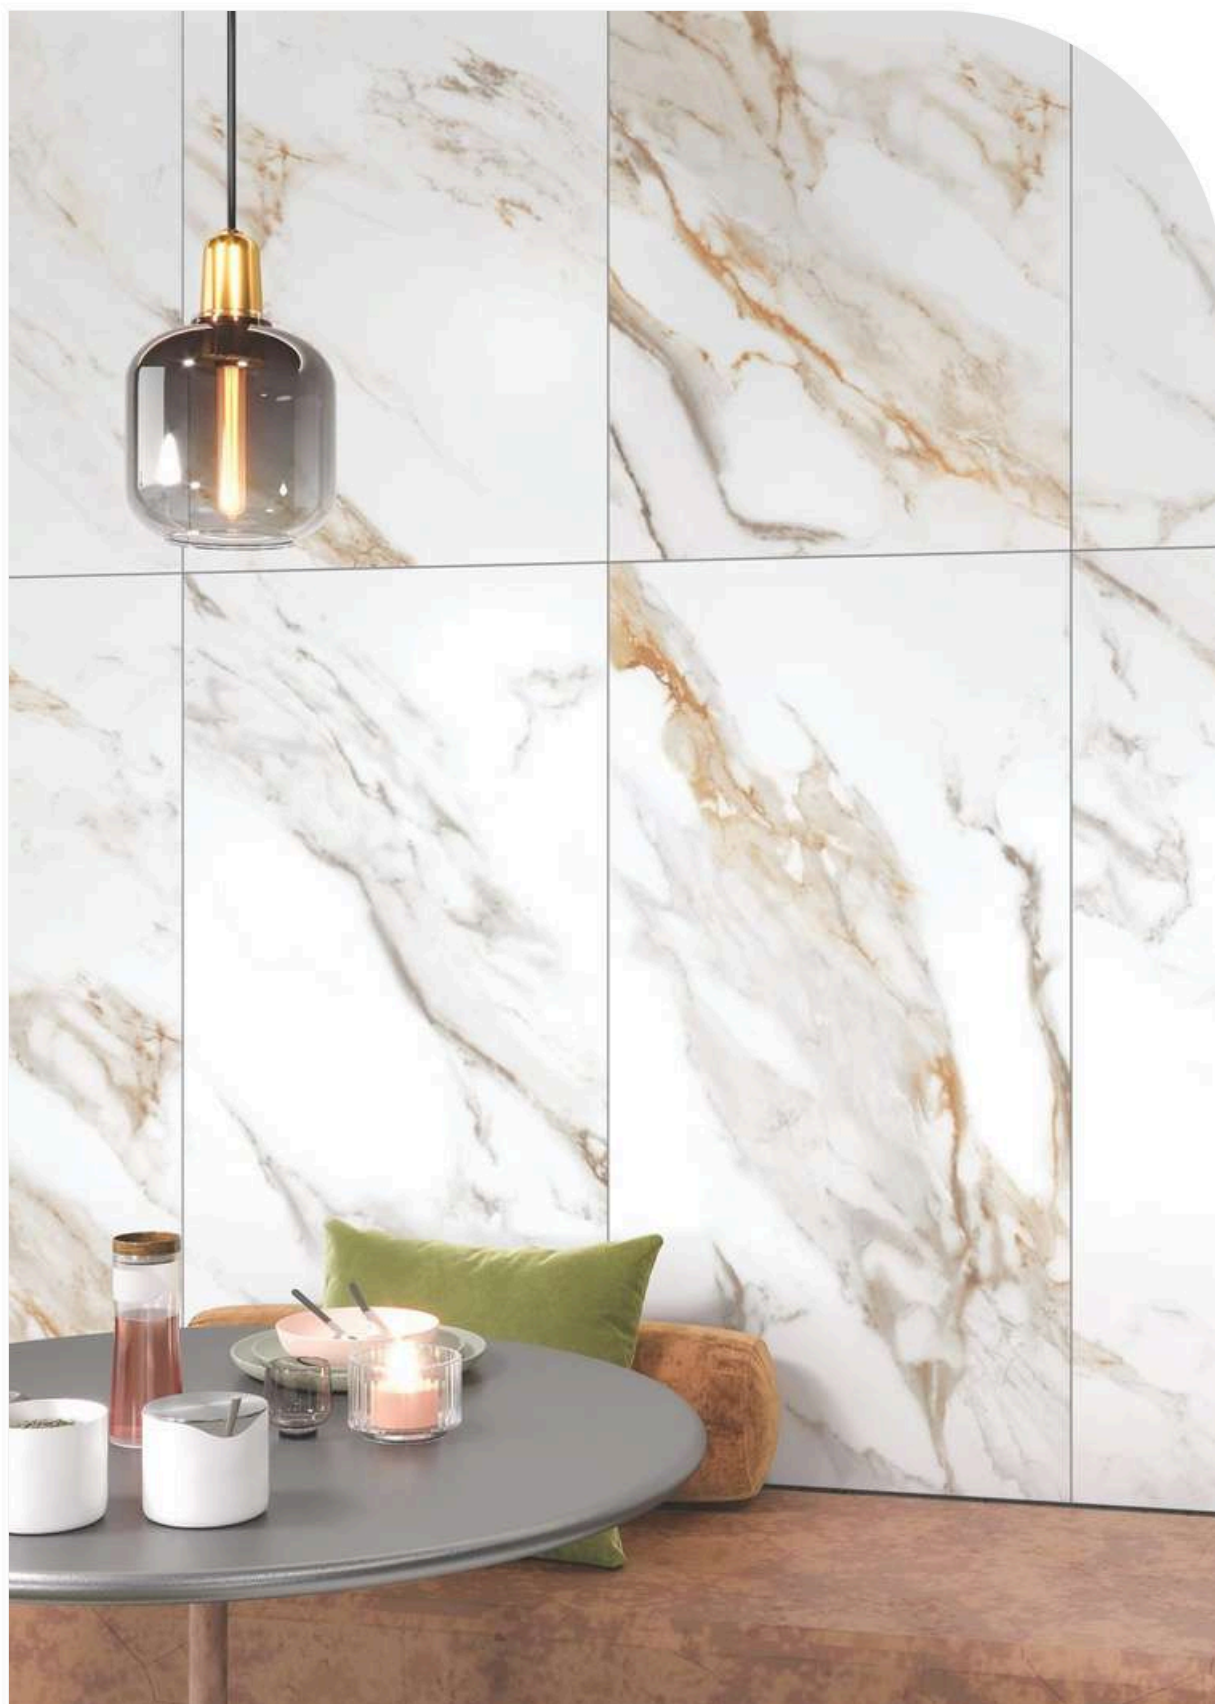

Size
60x120cm

Wall
Calacatta Beach

/ Pearl Collection