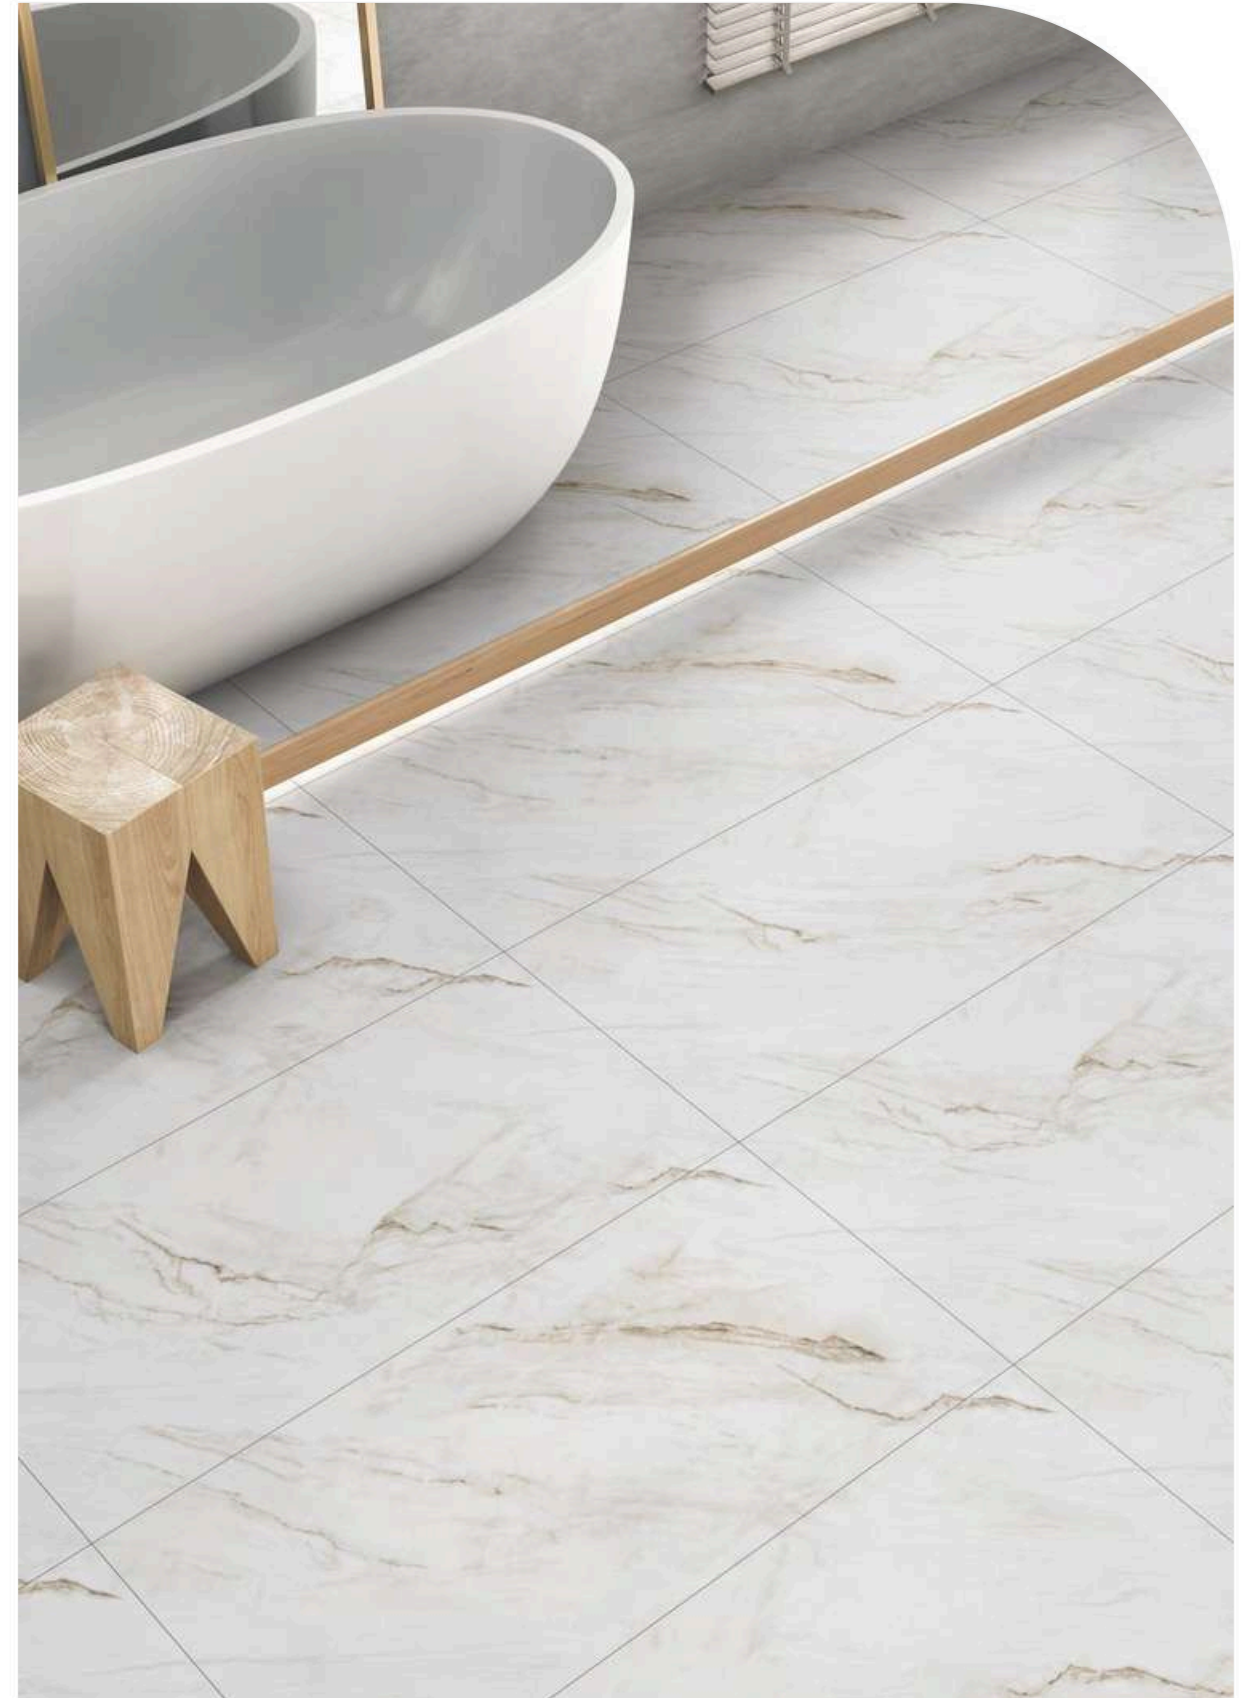

**LASA
WHITE**

- Size : 60x120cm
- Finish : Pearl
- Random : 4

Size
60x120cm

Floor
Lasa White

/ Pearl Collection