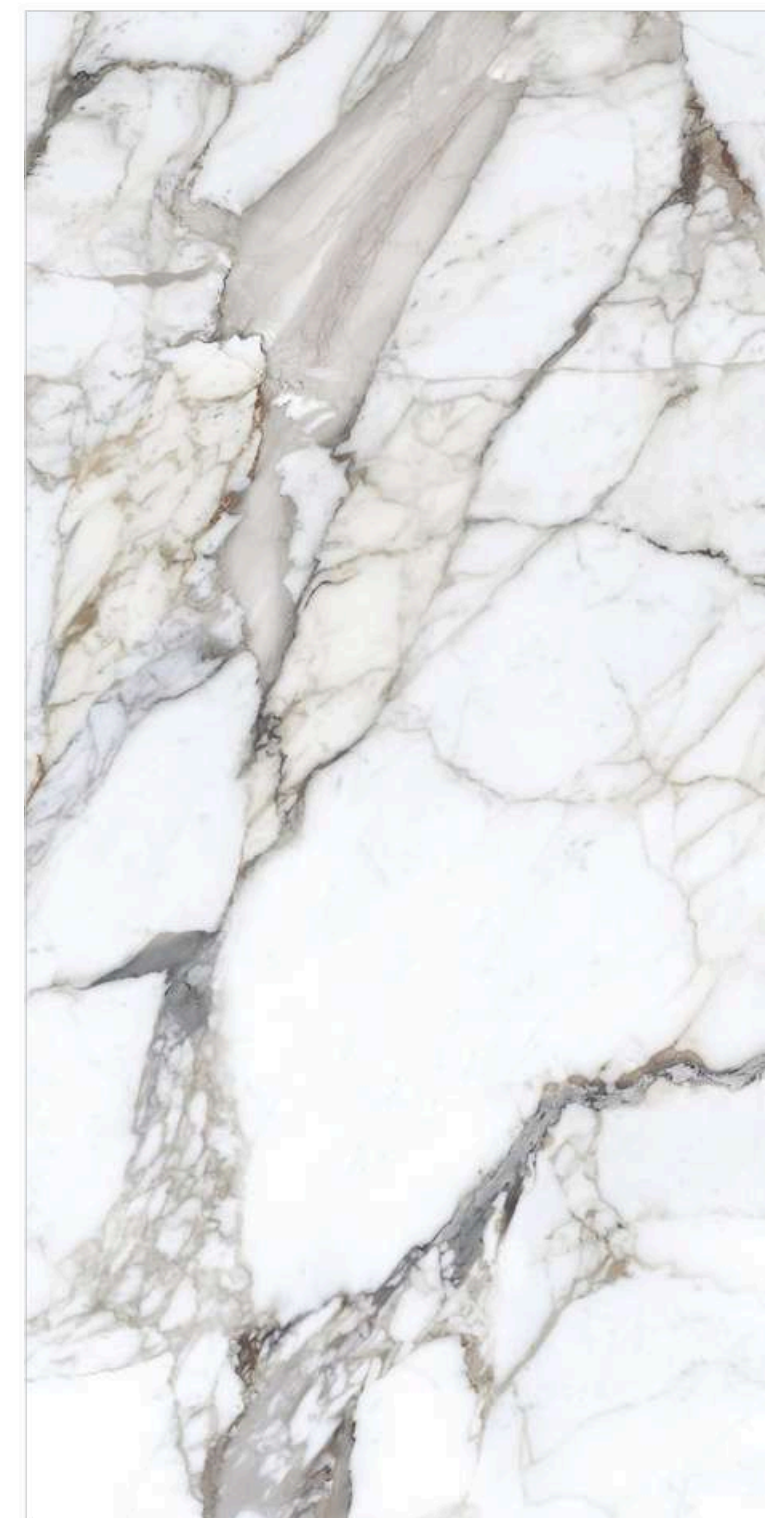

ESCATO SATVARIO

- Size : 60x120cm
- Finish : Pearl
- Random : 6

**LUXERA
SURFACE**
CRAFTING THE ERA OF LUXURY