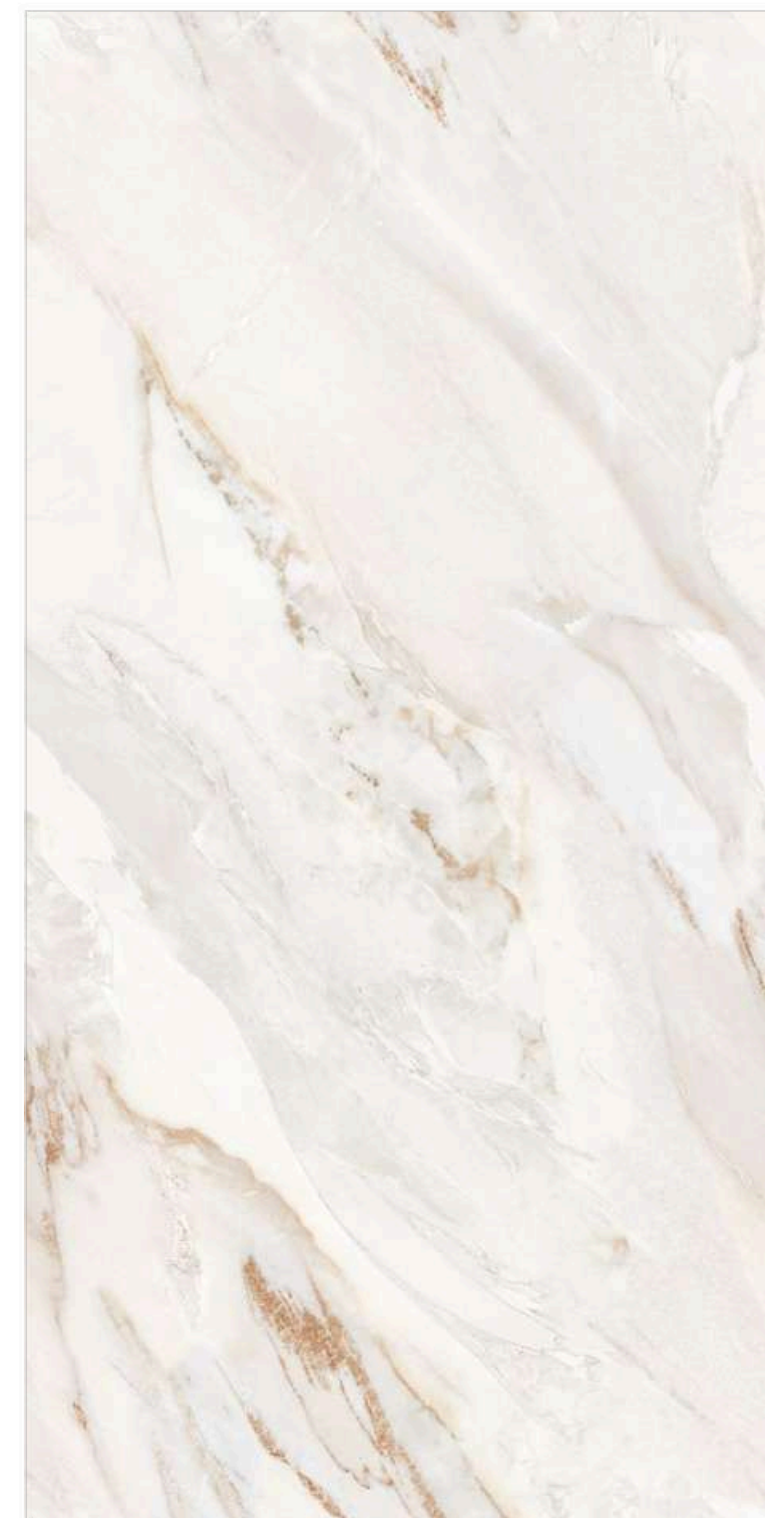

MAGNETIC

- Size : 60x120cm
- Finish : Pearl
- Random : 4